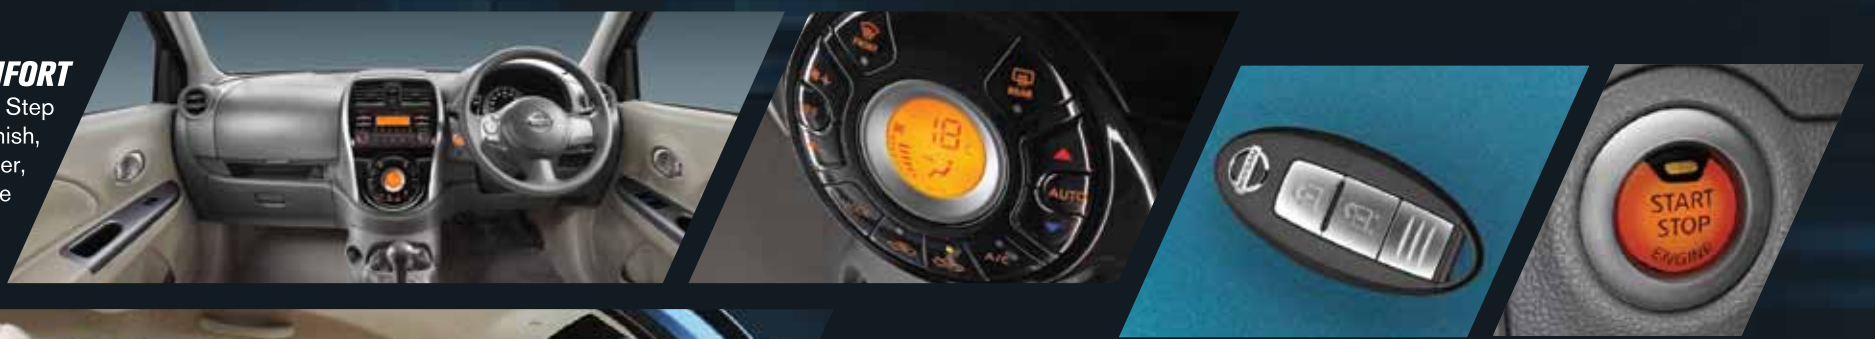

KEYLESS ENTRY / I-KEY PUSH BUTTON START

Get your thrills at the touch of a button. With the Intelligent Key fob in your pocket, you can start the engine with the push of a button. The Micra recognises your Intelligent Key's unique signal and allows you to lock or unlock doors at the tap of a button.